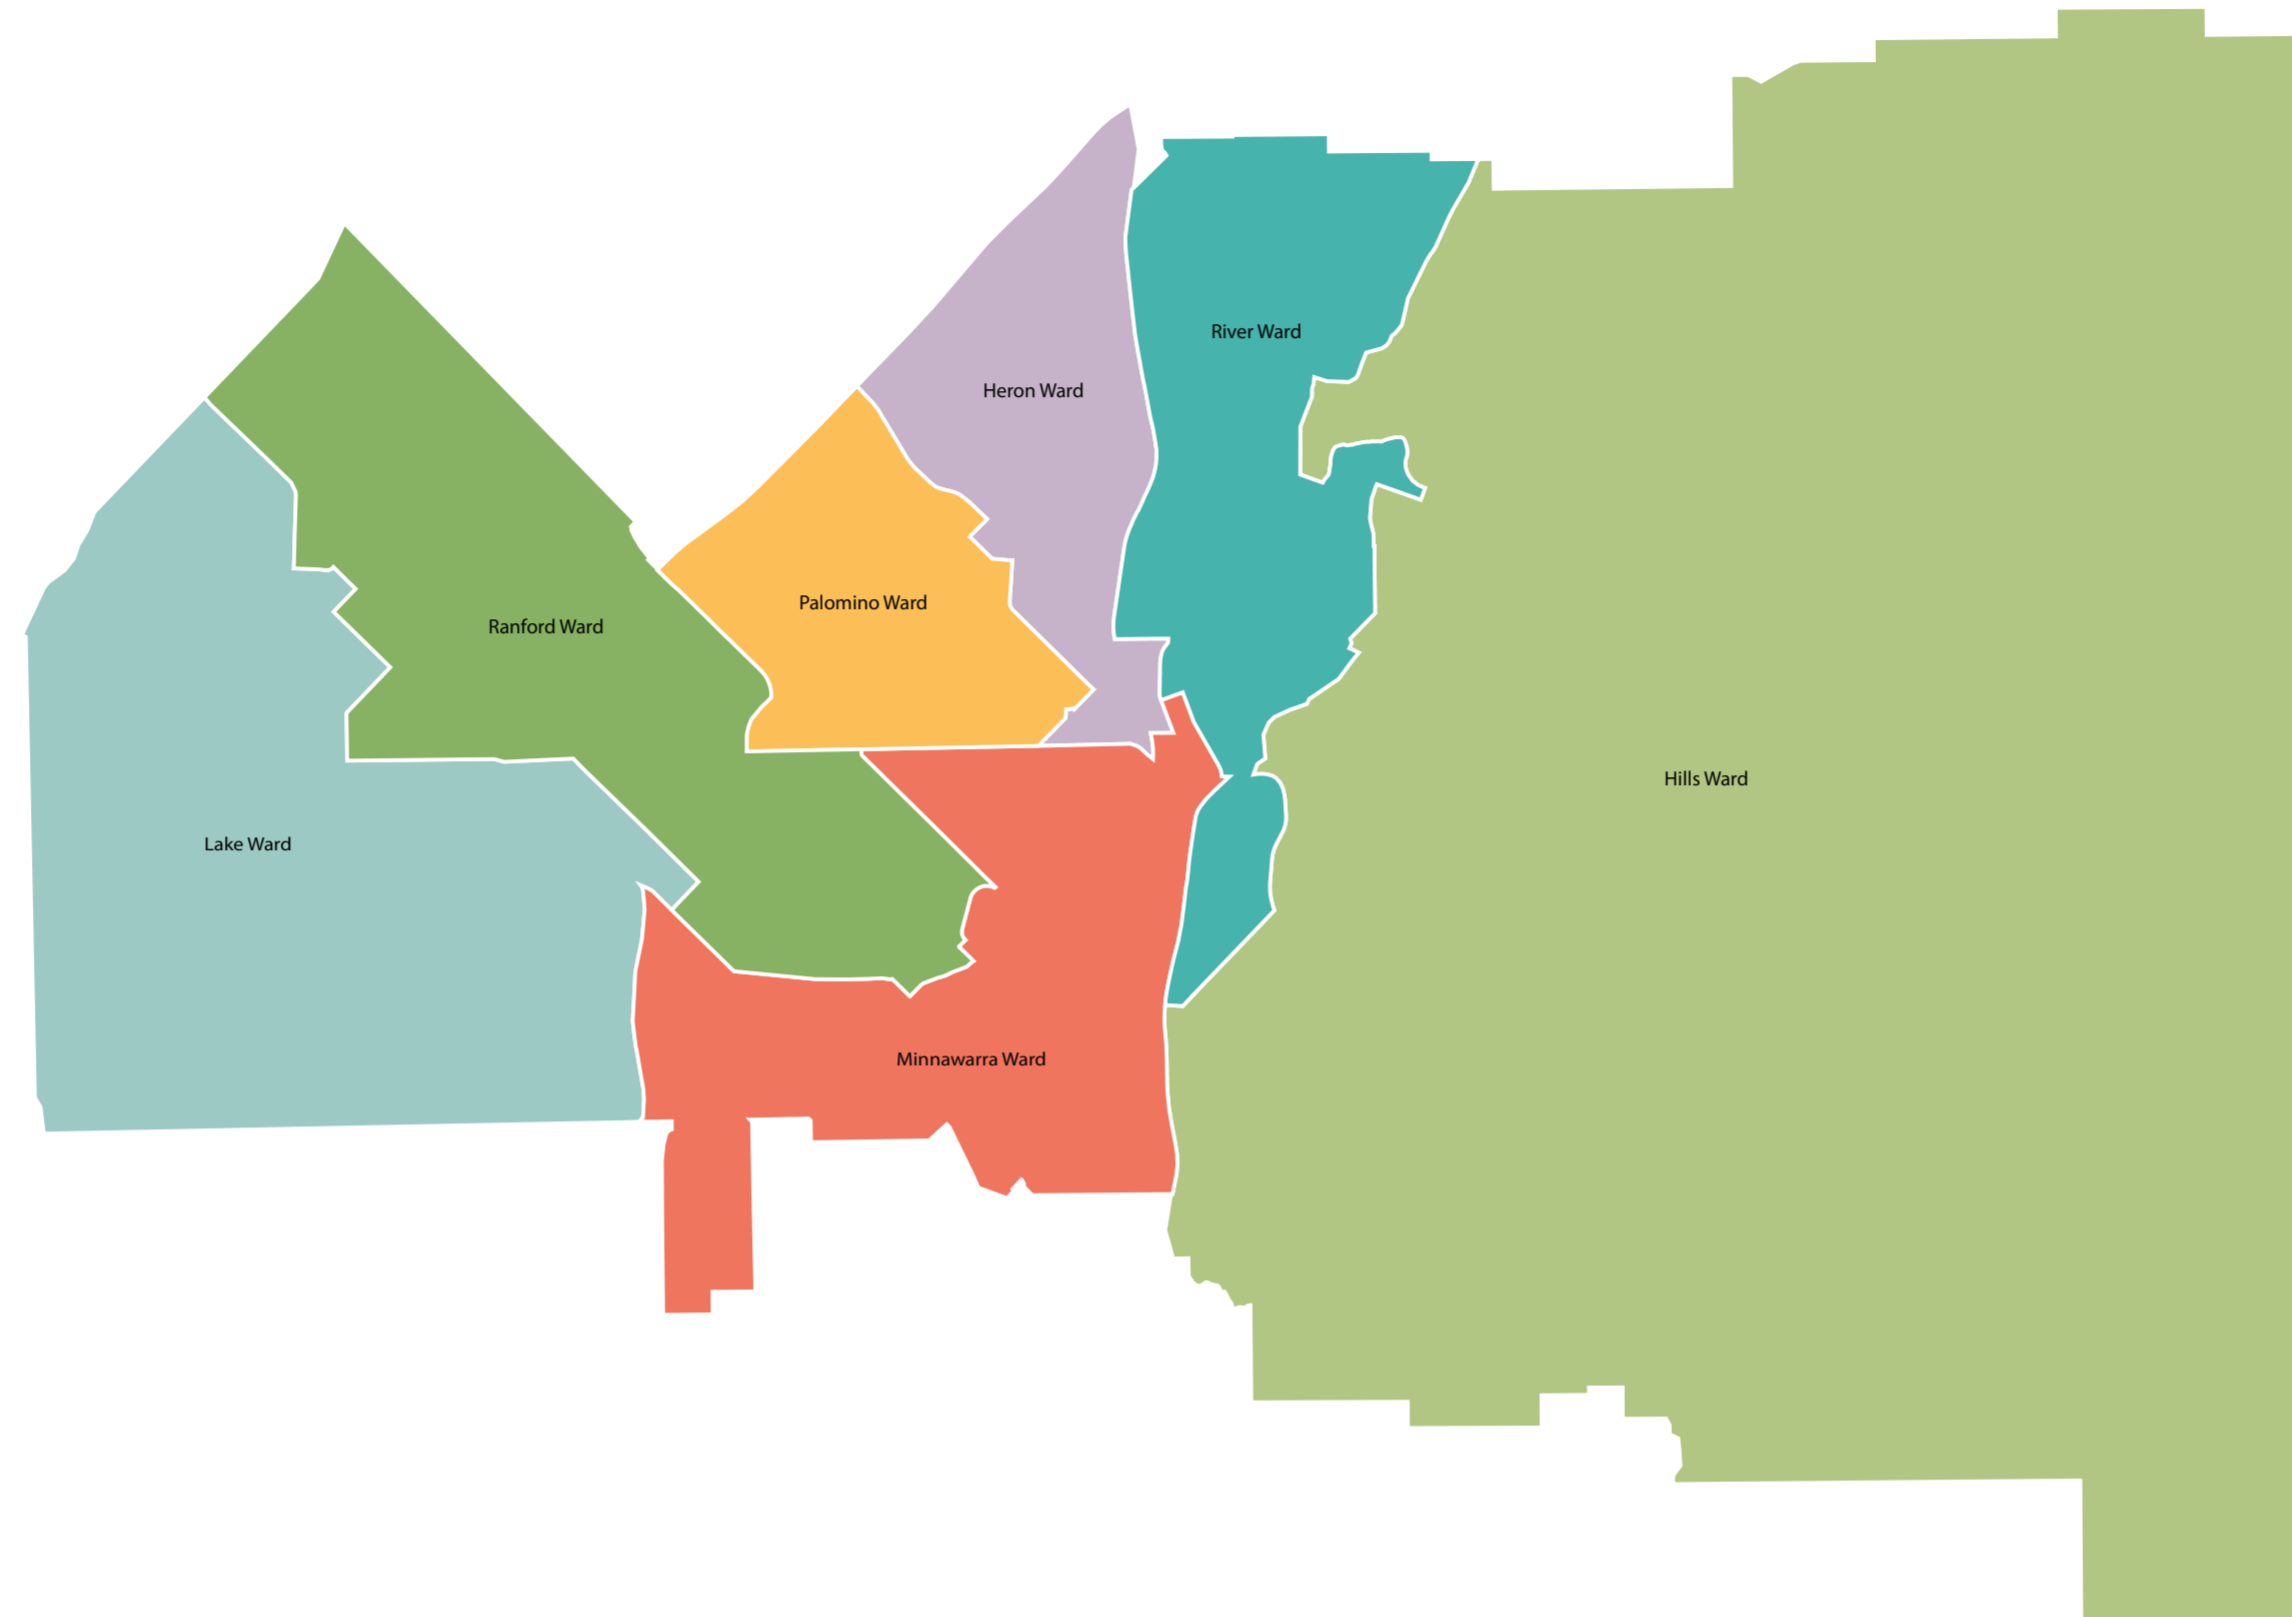

CITY OF ARMADALE COUNCIL 2023-25

CEO

CHIEF EXECUTIVE OFFICER
Joanne Abbiss

MAYOR

MAYOR Ruth Butterfield
0439 828 623
crrbutterfield@armadale.wa.gov.au

HERON WARD

Cr Caroline Wielinga
0409 886 555
crcwielinga@armadale.wa.gov.au