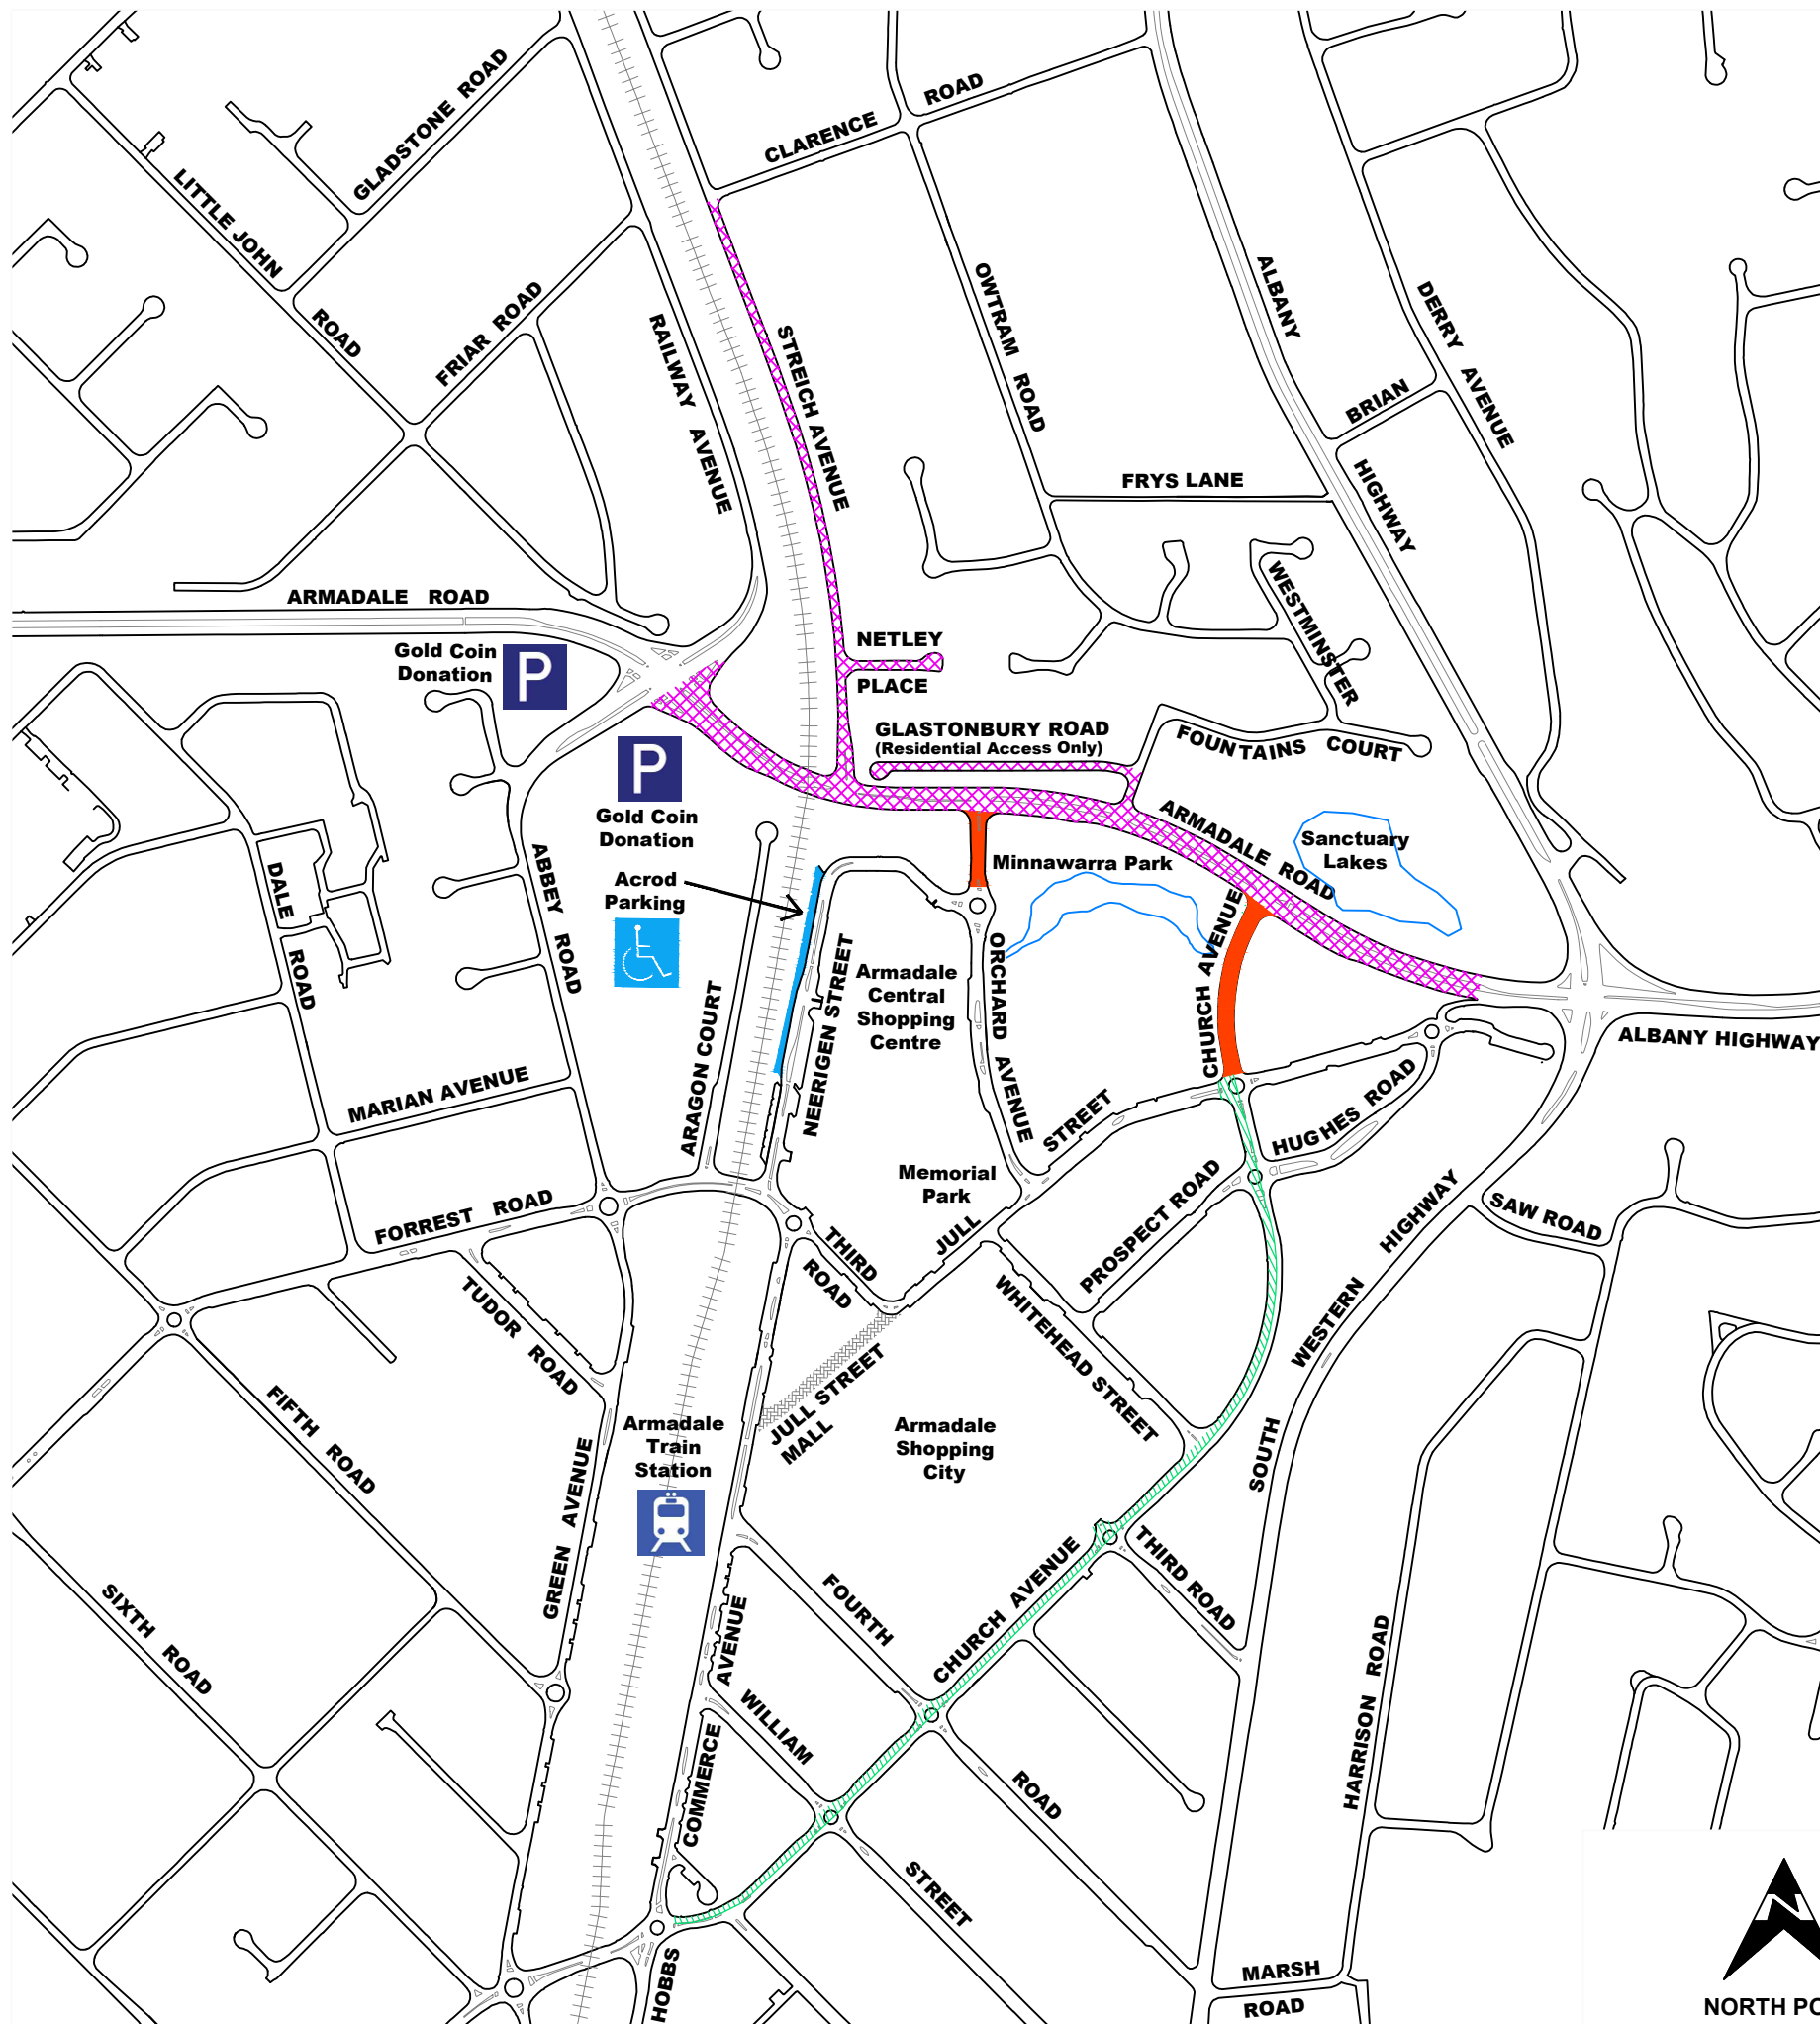

ARMADALE HIGHLAND GATHERING AND THE PERTH KILT RUN

SUNDAY 3 OCTOBER 2021

MINNAWARRA PARK

Preferred access to Armadale Shopping City
- Fourth Road from Commerce Avenue

ROAD CLOSURES

- **FULL ROAD CLOSURE**
  - Orchard Avenue
  - Church Avenue
  6am to 6pm
- **FULL ROAD CLOSURE**
  - Armadale Road
  - Glastonbury Road
  - Streich Avenue
  - Netley Place
  7am to 10am
- **PARTIAL ROAD CLOSURE**
  - Church Avenue (Northbound)
  7am to 10am

PLAN AHEAD TO AVOID DELAYS