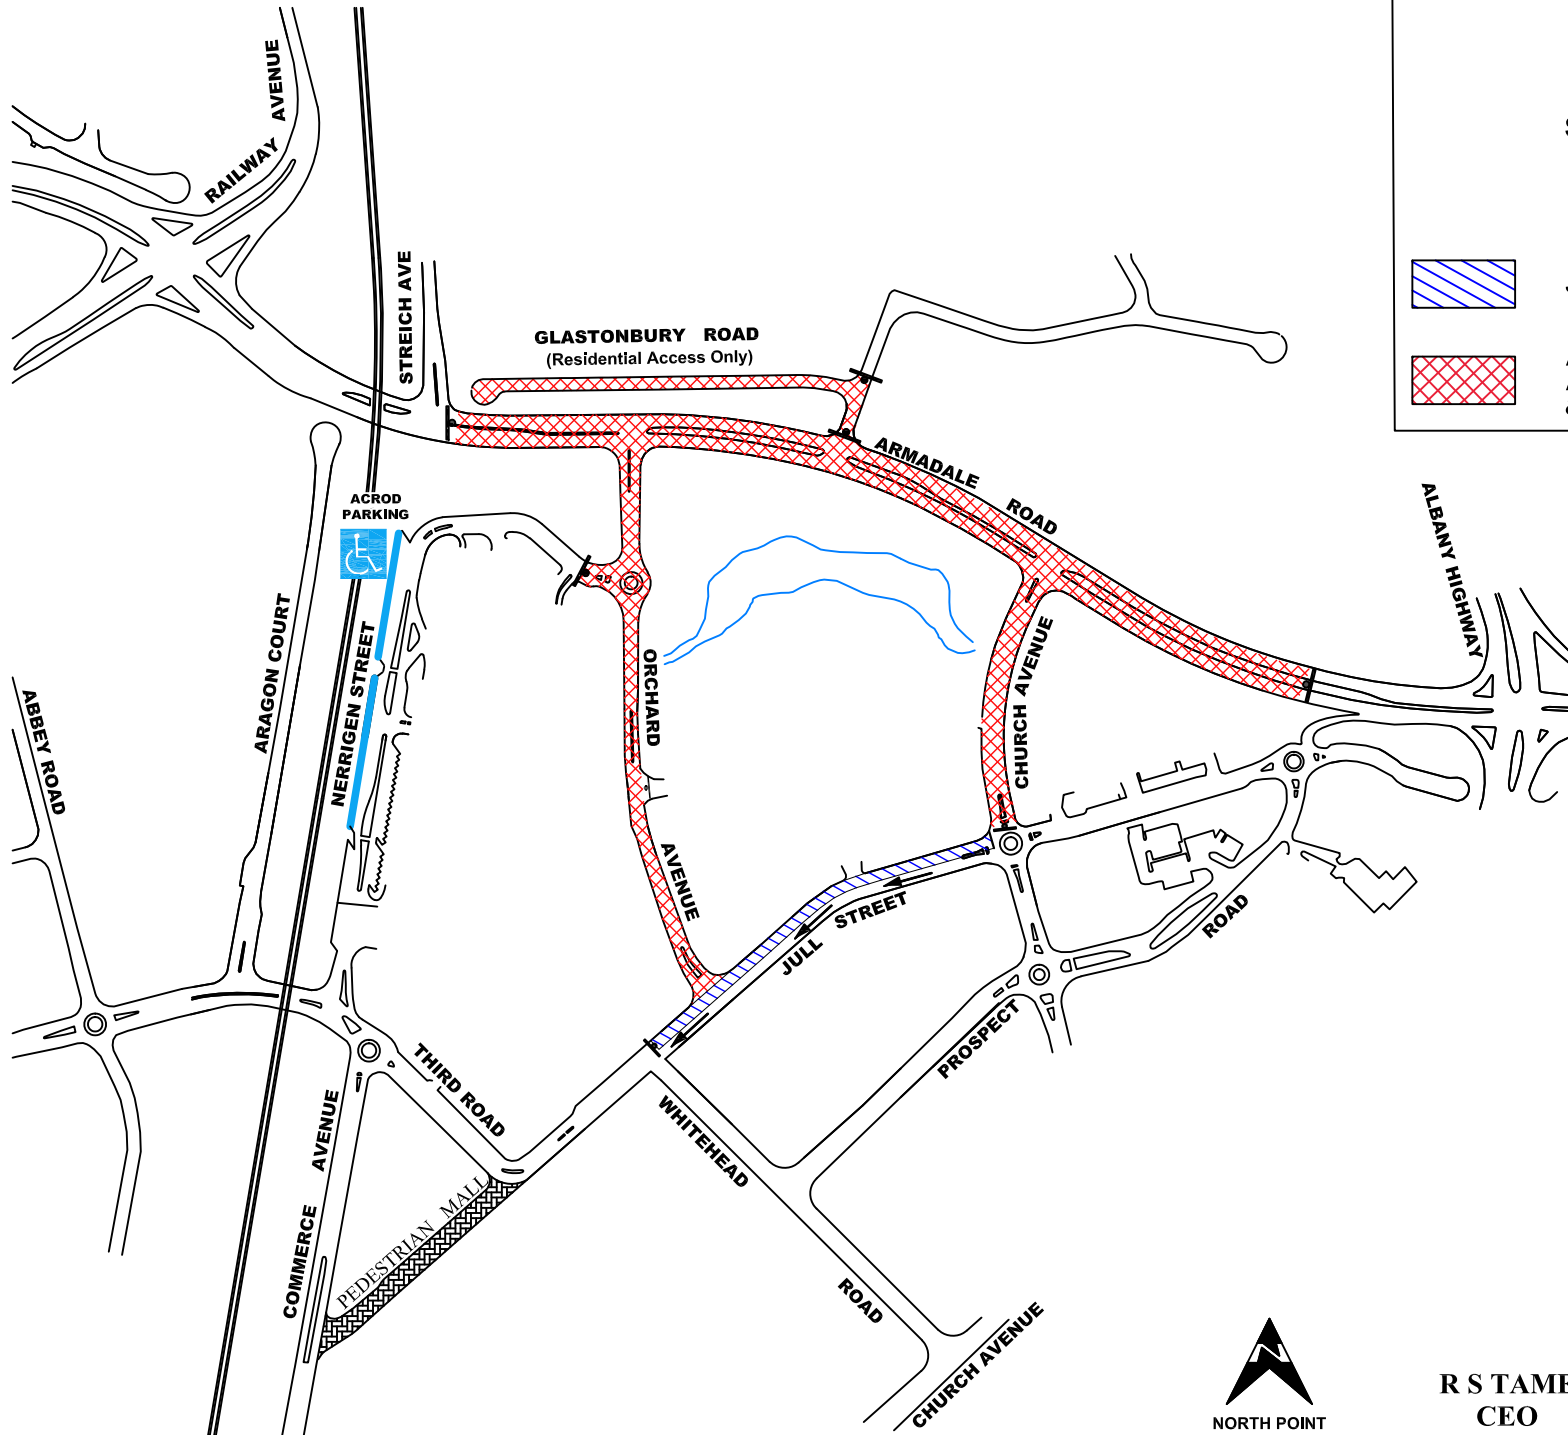

## ROAD CLOSURES

JULL STREET (ONE WAY)

6am - 11pm

ARMADALE ROAD, CHURCH AVENUE, ORCHARD AVENUE & GLASTONBURY ROAD

Noon - 11pm

R S TAME  
CEO