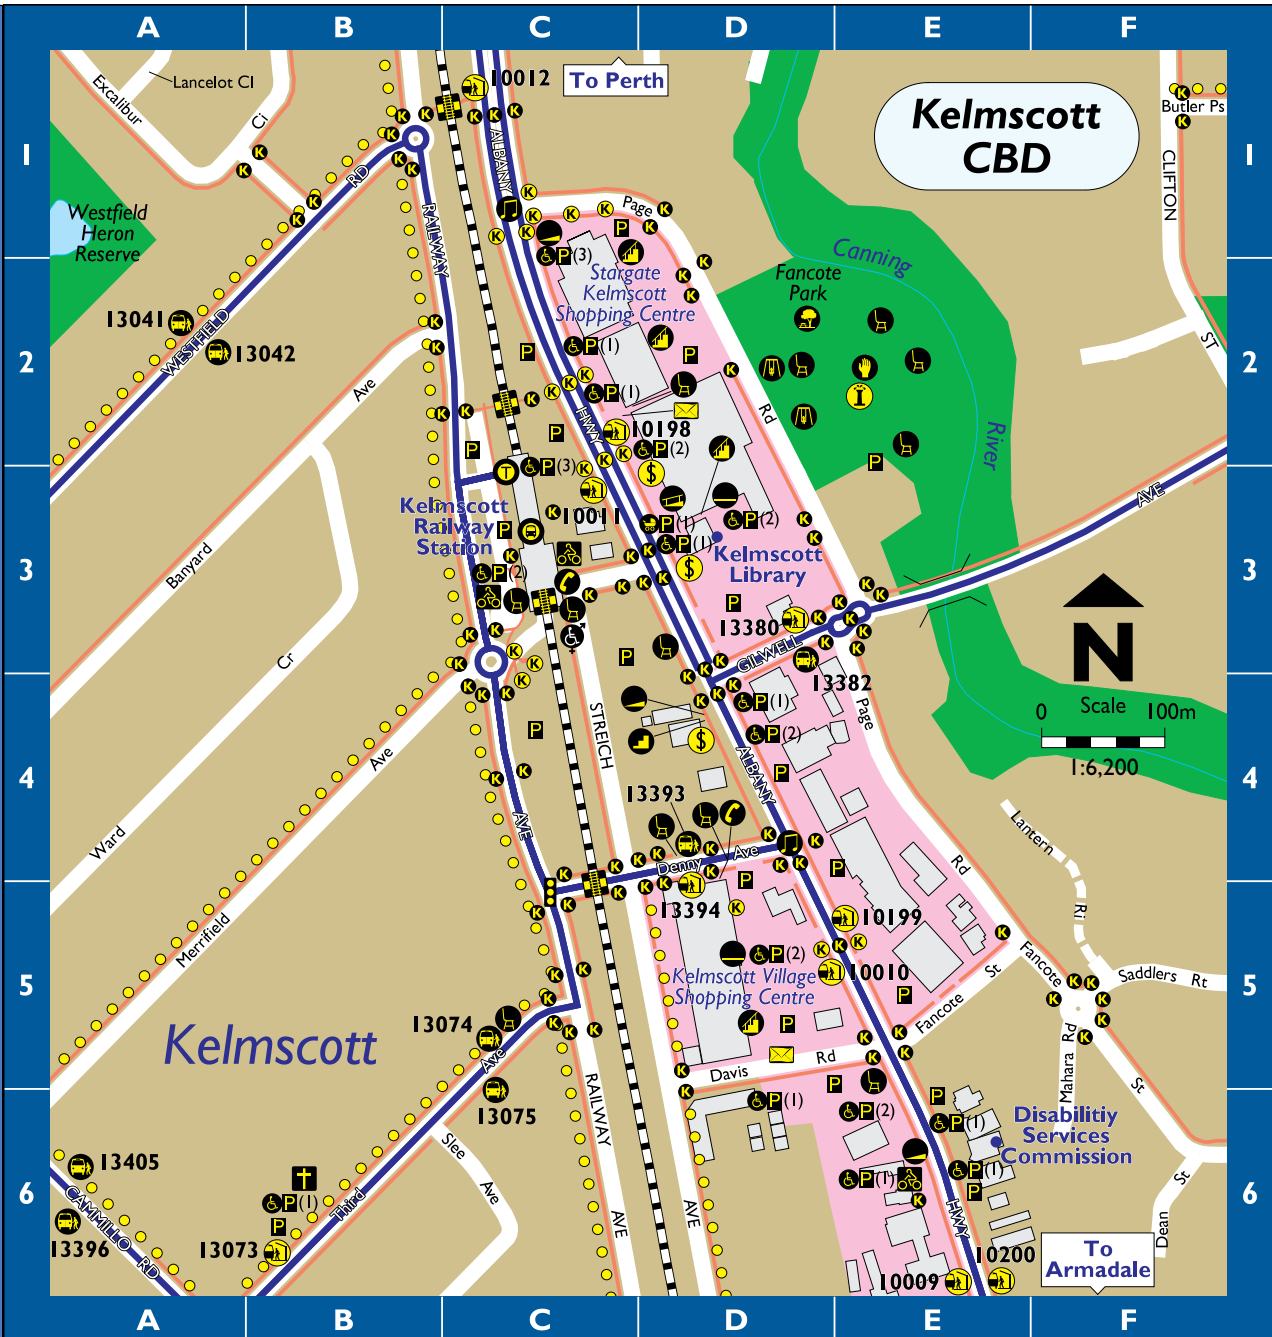

# Kelmscott CBD

City of Armadale  
Access and Mobility Map

Government of Western Australia  
Department of Transport

## LEGEND

### Access

- ATM - May Not Be Tactile / Wheelchair Accessible
- ATM - Tactile and Wheelchair Accessible
- Audible & Tactile Pedestrian Crossing / Traffic Lights
- Bus Shelter - May Not Be Tactile / Wheelchair Accessible
- Bus Shelter - Tactile Surface / Wheelchair Accessible
- Crossing / Gate Accessible
- Disability Liaison Officer
- Drinking Fountain / Drinking Fountain - Fully Accessible
- Kerb Ramp - May NOT be Tactile Surface
- Kerb Ramp - Tactile Surface
- Level Entrance
- Parking
- (4) Parking - ACROD and Number of Bays
- (4) Parking - Pram & Number of Bays
- (4) Parking - Senior & Number of Bays
- Ramp / Ramp with Handrail
- Steps / Steps with Railing
- Tactile Exhibits and Displays
- Taxi Rank
- Toilet - Male / Female
- Toilet Unisex
- Toilet - Unisex Designated Wheelchair Accessible
- >>>> Very Steep Gradient (Indicates Uphill)

### Transport and Other

- Accessible Bus Routes
- Aquatic Centre
- Building Outline
- Bus Route Direction Arrow
- Bus Route Terminus
- Bus Station
- Bus Stop
- 1256 Bus Stop - 5 Digit Number
- Bus Transfer
- Creek or Drain
- Footpath
- Park
- Railway Crossing
- Railway - Freight
- Railway - Passenger
- Road
- Road - Proposed
- Shared Path
- Shopping Centre
- Train Station